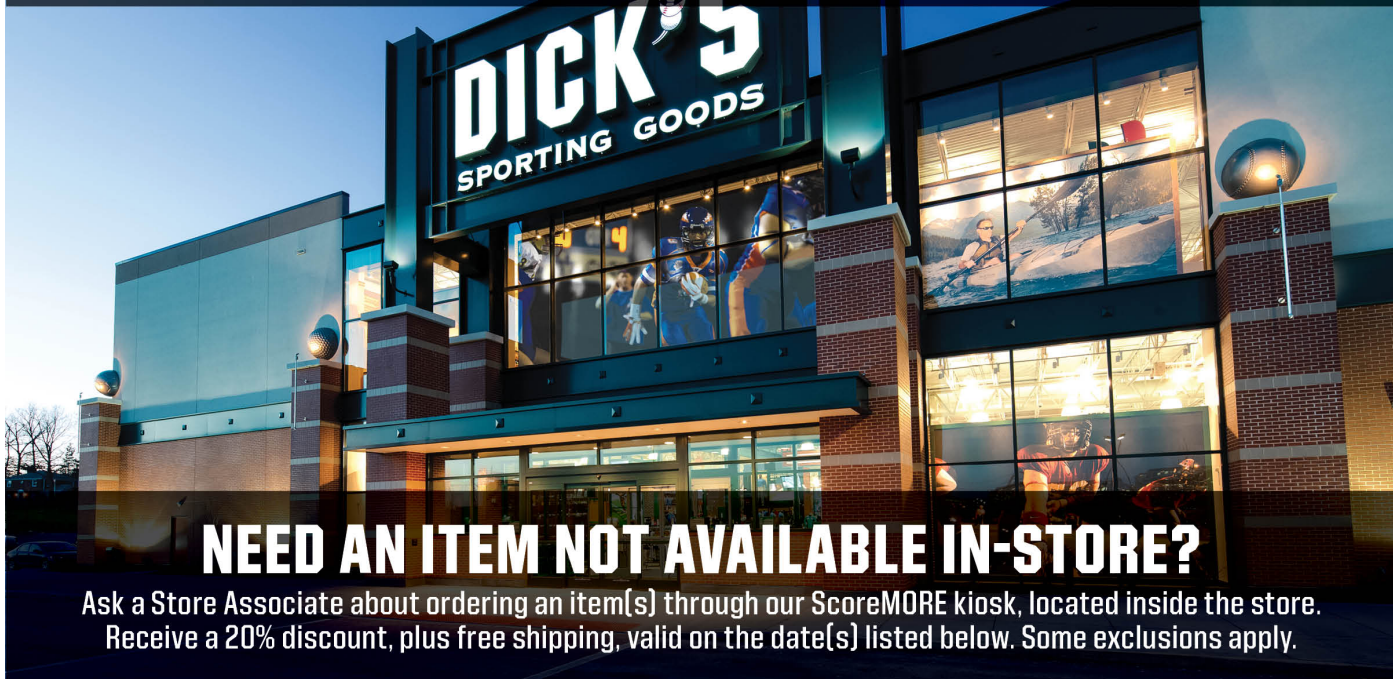

EVERY SEASON STARTS AT

EXCLUSIVE SHOP EVENT

20% OFF YOUR ENTIRE PURCHASE

NEED AN ITEM NOT AVAILABLE IN-STORE?

Ask a Store Associate about ordering an item(s) through our ScoreMORE kiosk, located inside the store. Receive a 20% discount, plus free shipping, valid on the date(s) listed below. Some exclusions apply.

Michigan Monster Dash

Offers valid 10/29/2021 - 11/1/2021

Novi Fountain Walk Store Location

Michigan Monster Dash
Valid 10/29/2021 - 11/1/2021

20% OFF THROUGHOUT THE STORE

Limit one coupon per customer. Excludes: taxes, prior purchases, gift cards, extended warranties, licenses, store credit, services or excluded items detailed in-store or at [DICKS.com/Exclusions](https://www.dicks.com/exclusions). Cannot be combined with other offers. No reproductions or rain checks accepted. Offer not accepted at DICK'S Warehouse Sale or Clearance Outlet locations.